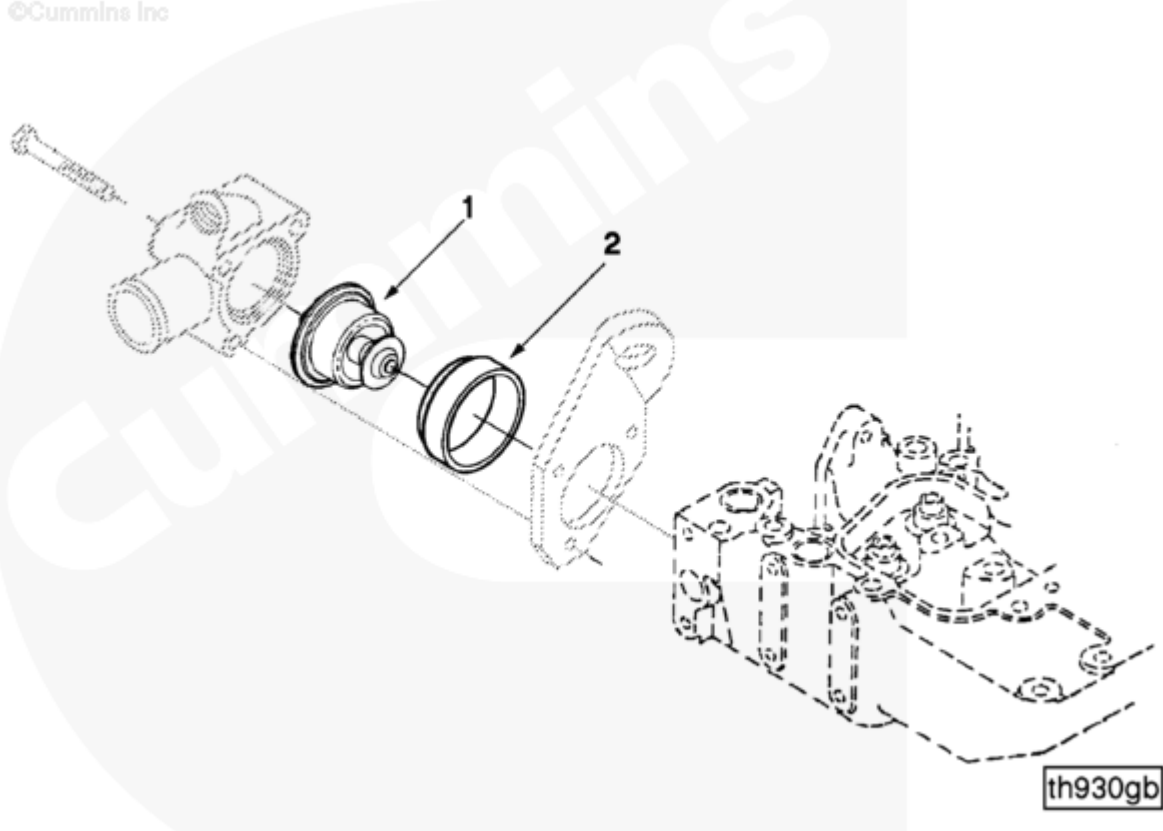

©Cummins Inc

SMALL | MEDIUM | LARGE

Cart	Ref No	Part Number	Part Description	Required	Remarks
<input type="button" value="View My Cart"/>					

		<a href="#">EC9001-01</a>	Thermostat		<a href="#">Vented thermostat, opens at...(More)</a>
					83 degrees (C).
<input type="checkbox"/>		<a href="#">3802273</a>	Thermostat Kit		
<input type="checkbox"/>	1	<a href="#">3917324</a>	Thermostat	1	
<input type="checkbox"/>	2	<a href="#">3920020</a>	Thermostat Housing Cover Gasket	1	